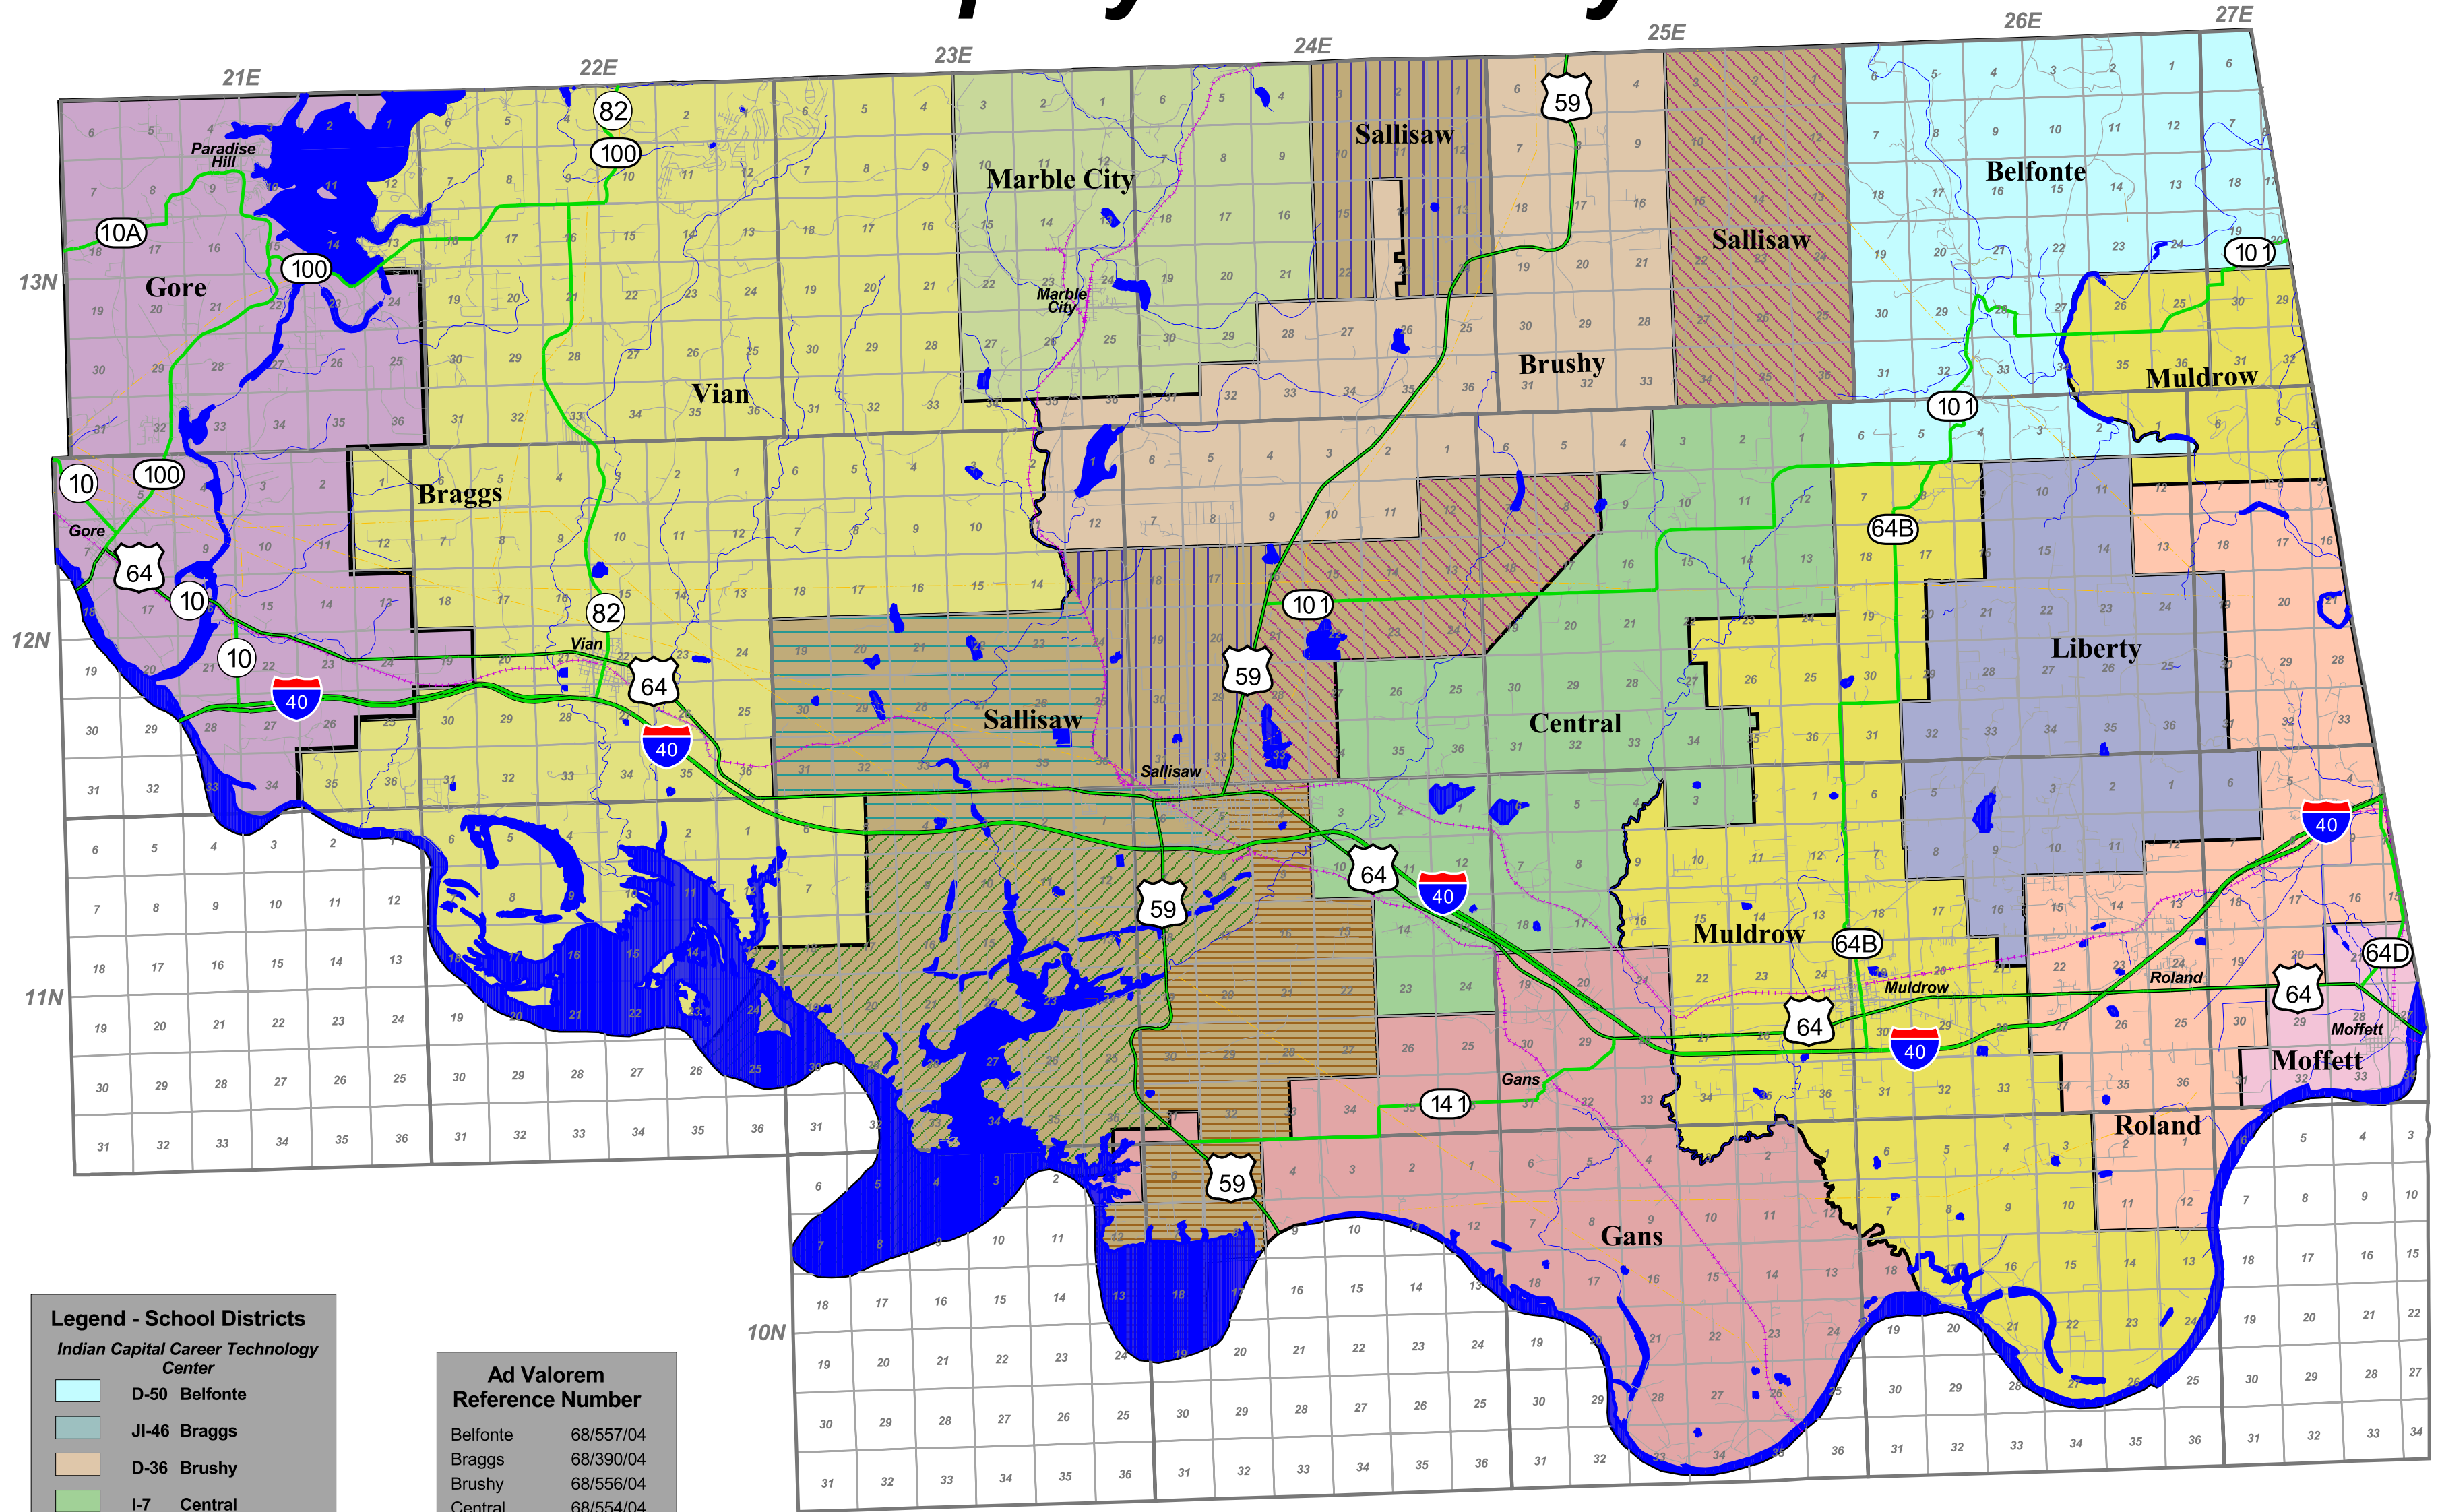

Sequoyah County

Legend - School Districts

Indian Capital Career Technology Center

	D-50 Belfonte
	J1-46 Braggs
	D-36 Brushy
	I-7 Central
	I-4 Gans
	I-6 Gore
	D-1 Liberty
	D-35 Marble City
	D-68 Moffett
	I-3 Muldrow
	I-5 Roland
	I-1 Sallisaw
	I-2 Vian

Ad Valorem Reference Number

Belfonte	68/557/04
Braggs	68/390/04
Brushy	68/556/04
Central	68/554/04
Gans	68/551/04
Gore	68/553/04
Gum Springs	68/559/04
Liberty	68/547/04
Marble City	68/555/04
Moffett	68/558/04
Muldrow	68/550/04
Roland	68/552/04
Sallisaw	68/548/04
Vian	68/549/04

School Wards

	Ward 01
	ward 02
	Ward 03
	Ward 04
	Ward 05

School District Boundaries are based on information provided by the Oklahoma Department of Education (405) 521-3812.

All boundary questions and changes should be directed to this agency.